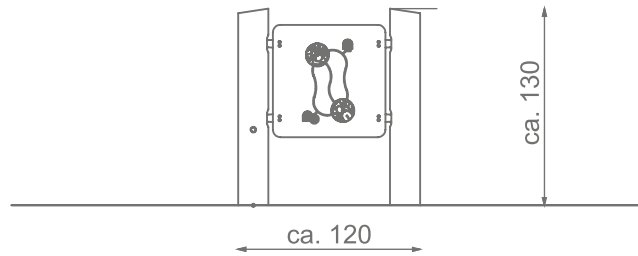

### Information about the product

Dimensions	ca. 120 x 20 cm
Safety zone	ca. 420 x 320cm
Safety zone area	ca. 11,5 m <sup>2</sup>
Overall height	ca. 130 cm
Free fall height	-
Amount of users	1
Product complies with EN 1176-1:2017-12	Yes
Availability of spare parts	Yes
Age range	1-12

### Functions

Socializing

Sensory  
Integration

Education panel

SCALE 1:50

**Materials**

Natural robinia wood

Elements:  
HDPE 15 mm