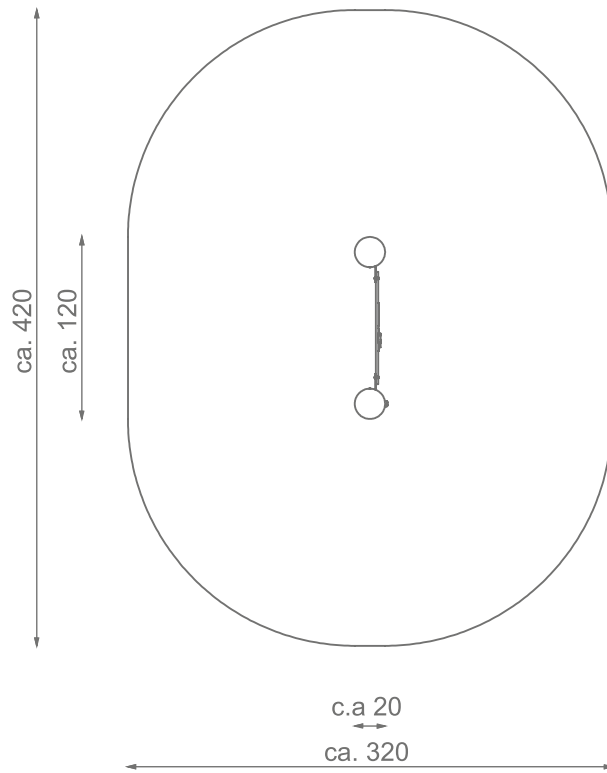

### Information about the product

Dimensions	ca. 120 x 20 cm
Safety zone	ca. 420 x 320cm
Safety zone area	ca. 11,5 m <sup>2</sup>
Overall height	ca. 130 cm
Free fall height	-
Amount of users	1
Product complies with EN 1176-1:2017-12	Yes
Availability of spare parts	Yes
Age range	1-12

### Functions

Socializing

Sensory  
Integration

Education panel

SCALE 1:50

**Materials**

Natural robinia wood

Elements:  
HDPE 15 mm